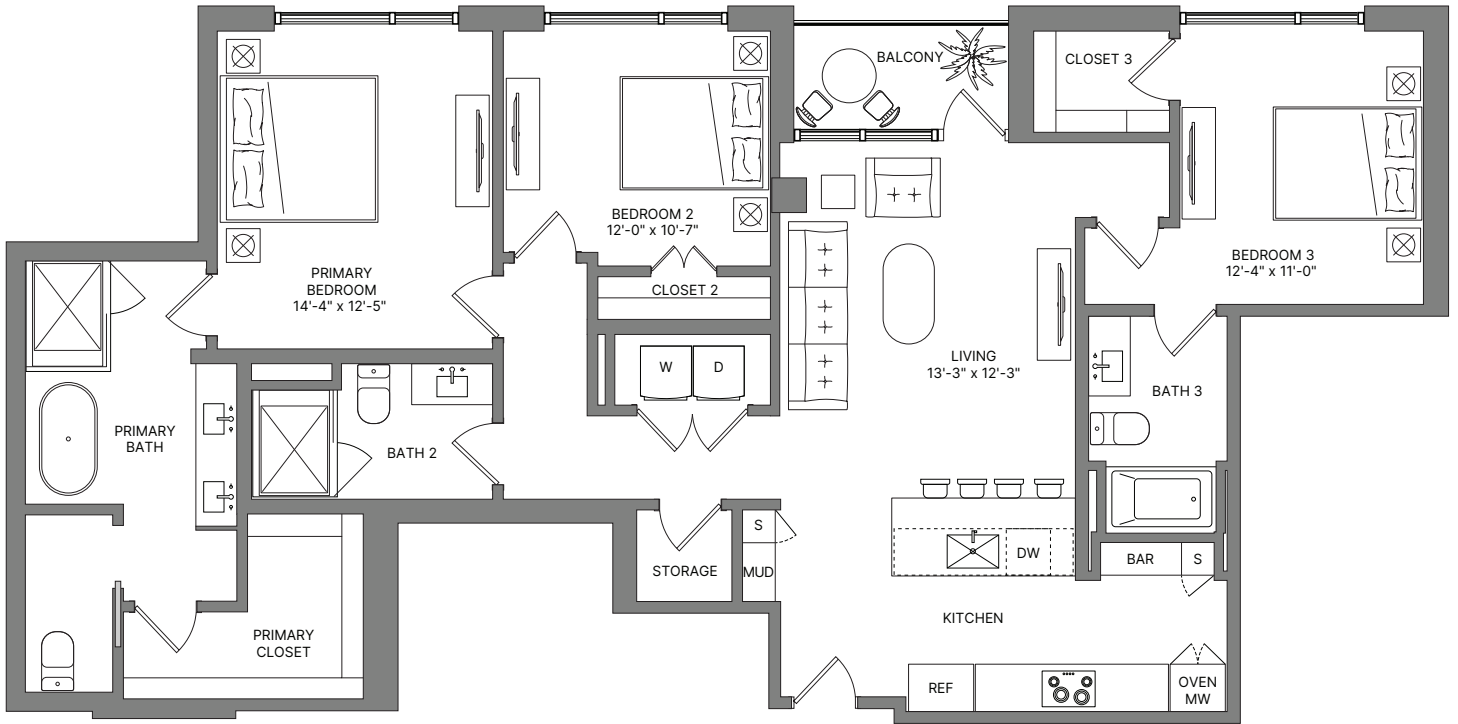

## Residence C1

Belvedere East

3 BEDROOMS  
3 BATHROOMS  
1,566 SF INTERIOR  
47 SF EXTERIOR  
1,613 SF TOTAL

Downtown

Zilker Park

[thebelvedereresidences.com](http://thebelvedereresidences.com)

Floor plans are not to scale, dimensions are approximate, and may vary from the description of the unit in the condominium declaration. Materials are based on a photographic representation and are illustrative. You should review the actual materials at the sales center prior to making your finish selections. Furnishings shown in the photographs are not included. Certain images are based on photos or digital representations and have been artistically assembled and/or retouched. Views may change based on development or other factors. The materials, designs, square footages, features and amenities depicted by artists or computer rendering are subject to change and no guarantee is made that the project or the condominium units will be of the same size or nature as depicted or described.